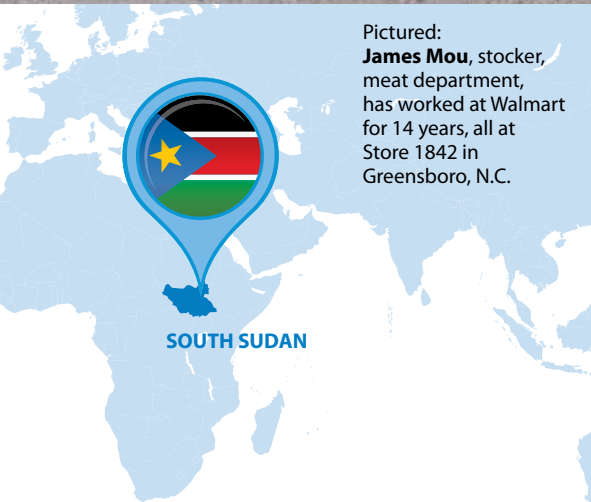

Lucy risked  
it all to  
escape  
war-torn  
Bosnia and  
start over in  
America.

Pictured: **James Mou**, stocker, meat department, has worked at Walmart for 14 years, all at Store 1842 in Greensboro, N.C.